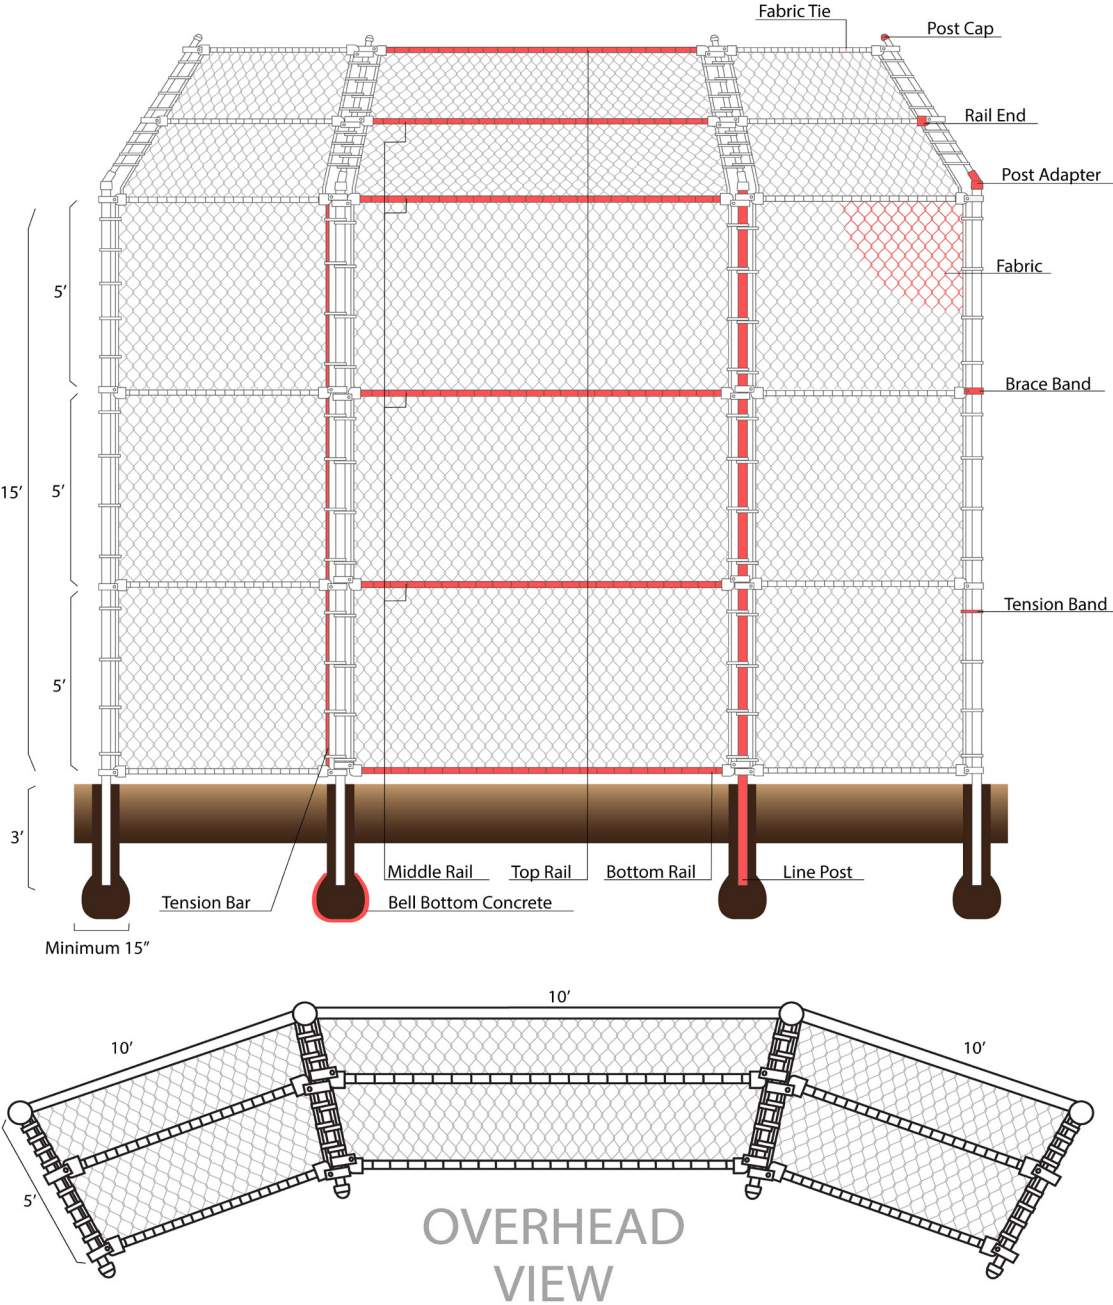

Baseball Fence Backstop Kit Specifications

Baseball Fence Backstop Kit 15' High x 10' Wide x 10' Wings with Canopy

SKU: BCKST-UC-10X10X10X15

Height	15'
Center Panel Length	10'
Left Wing Length	10'
Right Wing Length	10'
Total Length	30'
Canopy Width	5'
Material	Galvanized Steel